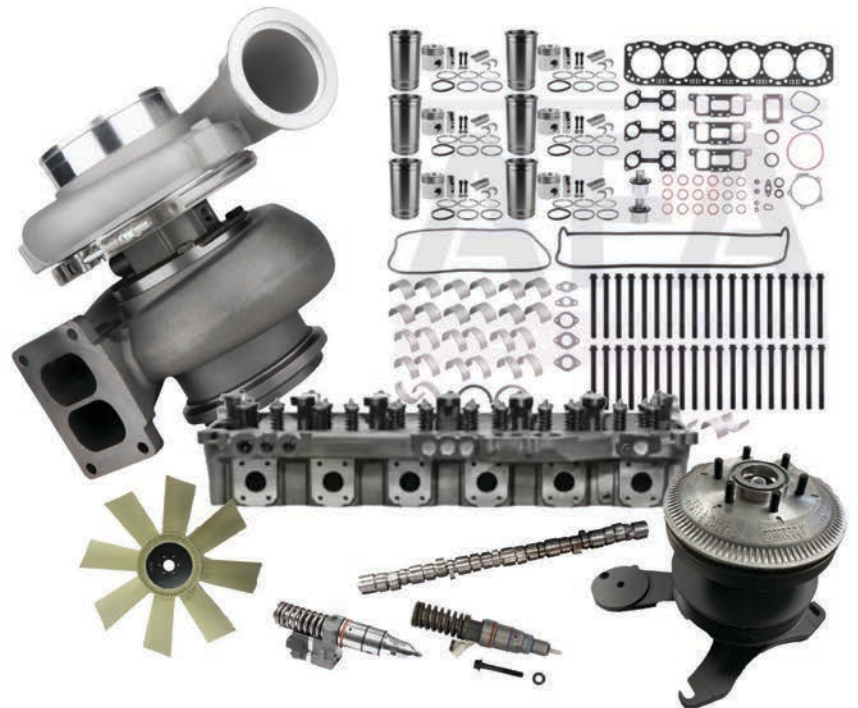

We offer a full range of aftermarket OE brands that ensure quality and reliability, providing you with the best options for maintaining and enhancing the performance of your Detroit Diesel 60 Series engine.

**SUPERIOR
DIESEL COMPANIES**
WWW.SUPERIORDIESELCOMPANIES.COM